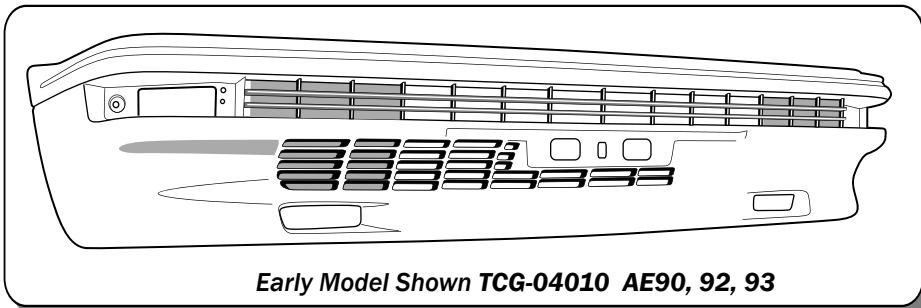

All Crash Parts

Brisbane ☎: (07) 3865 2599 Melbourne ☎: (03) 9548 7109

Information Bulletin

Issue raised: **Toyota Corolla AE95 Wagon Front Bar**

Date identified: **10/05/04**

This bulletin is to out line the differences between the Corolla AE95 (4WD) Wagon front bar and the regular Corolla AE90, 92, 93 & 94 -- (Sedan/Hatch/Seca). Currently we supply the parts; **TCG-04010** & **TCG-04011** which are suitable for application on AE90 - 94 early and late models respectively. The AE95 bar is a Genuine item only. **Note: This bar is not interchangeable due mainly to bar brackets.**

Above is the approximate measurements of the bracket mounting area of the early model bar **TCG-04010**.

Above is the approximate measurements of the bracket mounting area of the **Genuine AE95** bar.