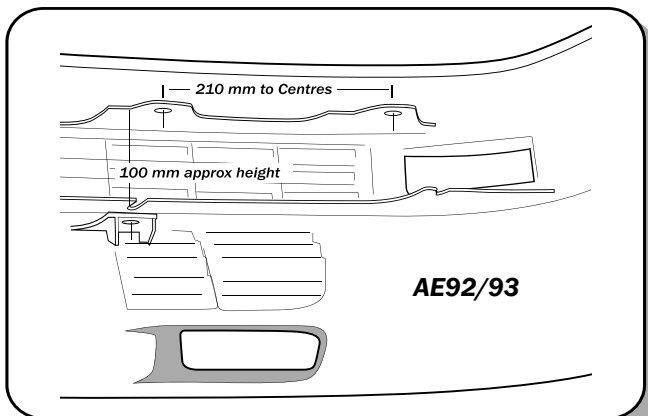

All Crash Parts

Brisbane ☎: (07) 3865 2599 Melbourne ☎: (03) 9548 7109

Information Bulletin

Issue raised: **Toyota Corolla AE95 Wagon Front Bar**

Date identified: **10/05/04**

This bulletin is to out line the differences between the Corolla AE95 (4WD) Wagon front bar and the regular Corolla AE90, 92, 93 & 94 -- (Sedan/Hatch/Seca). Currently we supply the parts; **TCG-04010** & **TCG-04011** which are suitable for application on AE90 - 94 early and late models respectively. The AE95 bar is a Genuine item only. **Note: This bar is not interchangeable due mainly to bar brackets.**

Above is the approximate measurements of the bracket mounting area of the early model bar **TCG-04010**.

Above is the approximate measurements of the bracket mounting area of the **Genuine AE95** bar.