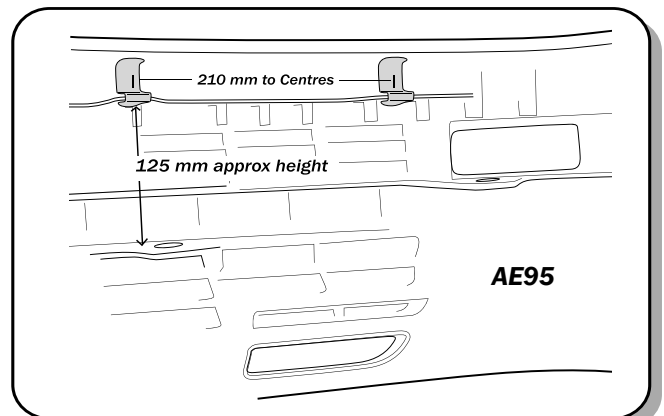

All Crash Parts

Brisbane ☎: (07) 3865 2599 Melbourne ☎: (03) 9548 7109

Information Bulletin

Issue raised: **Toyota Corolla AE95 Wagon Front Bar**

Date identified: **10/05/04**

This bulletin is to out line the differences between the Corolla AE95 (4WD) Wagon front bar and the regular Corolla AE90, 92, 93 & 94 -- (Sedan/Hatch/Seca). Currently we supply the parts; **TCG-04010** & **TCG-04011** which are suitable for application on AE90 - 94 early and late models respectively. The AE95 bar is a Genuine item only. **Note: This bar is not interchangeable due mainly to bar brackets.**

Above is the approximate measurements of the bracket mounting area of the early model bar **TCG-04010**.

Above is the approximate measurements of the bracket mounting area of the **Genuine AE95** bar.