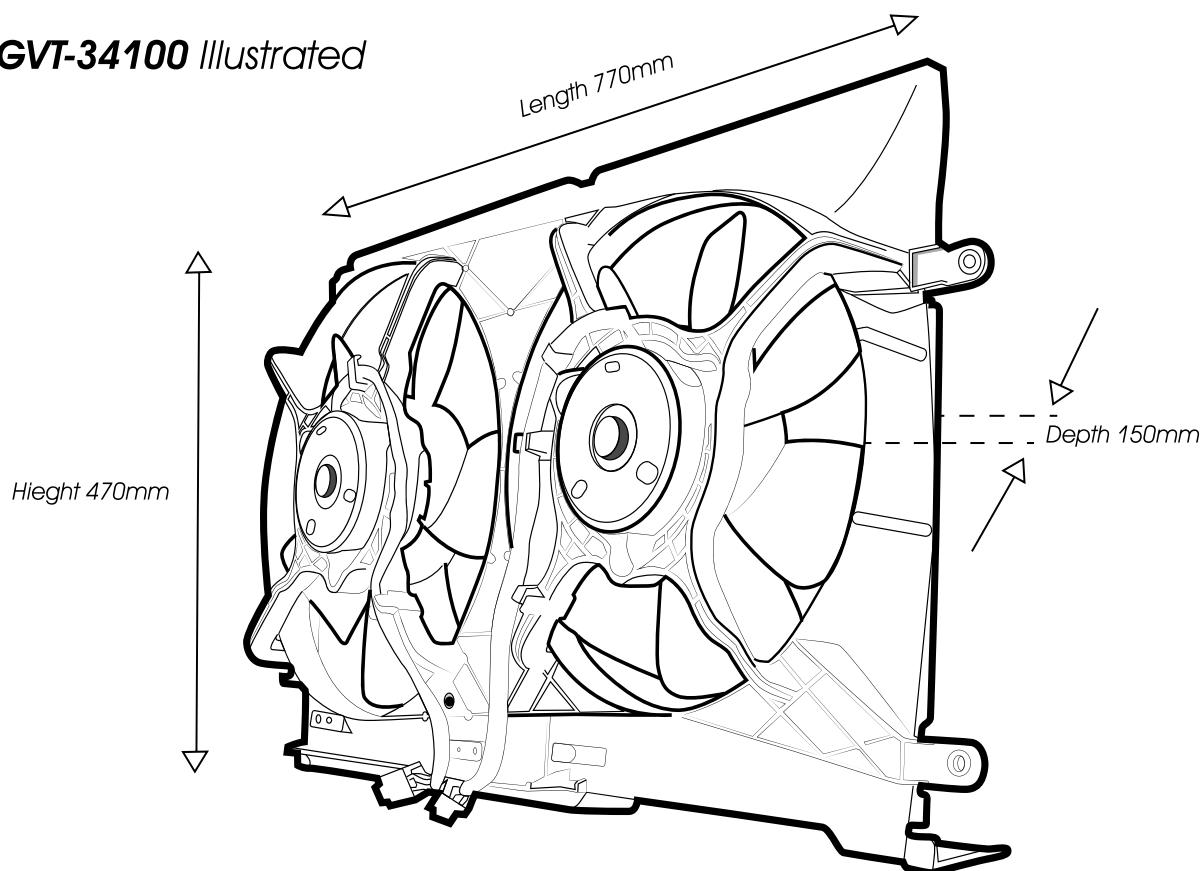

All Crash Parts

Brisbane ☎: (07) 3865 2599 Melbourne ☎: (03) 9548 7109

Information Bulletin

Issue raised: **VT,EF,EL A/M Thermo Fans**

Date identified: **16/2/05**

This bulletin is to inform you of the measurements of our after market Radiator Fan Assemblies. **GVT-34100**, **FEF-34100** and **FEF-34101**. The fans may be inter changed with other vehicle models. Please refer to illustration for dimensions.

GVT-34100 Illustrated

FEF-34100 - L = 780.5mm, H = 440mm, D = 90mm

FEF-34101 - L = 780.5mm, H = 440mm, D = 90mm